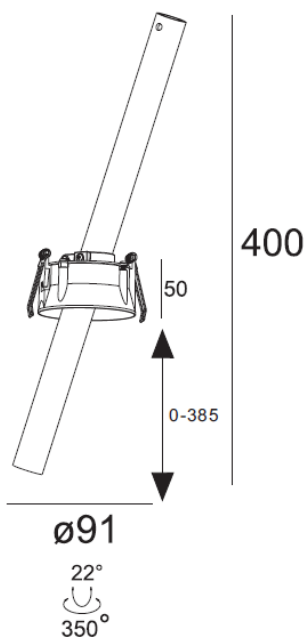

Colours	○●
Housing	Aluminium
Fixture type	Recessed
Module	Citizen LEDs
Driver	Included (dimmable)
Light output module	600lm
CCT	2700K
CRI	>90Ra
Beam angles	50° (gold inner ring or black inner ring)
Rotatable	350°
Tilttable	0-22°
LED modules	Standard
Dimming options	TRIAC (standard)
Filter options	Not available
Expected lifetime	40.000h (L70/B50)
Cut out size	∅83mm
Power factor	> 0.9
UGR	< 19
Colour consistency	3 SDCM
Warranty	3 years warranty on LED module and driver

Available LED modules:

Description	Lumen	Watt	lm/W	CCT	CRI
Citizen LED	600lm	7W	86	927	>90

Net Weight	Dimensions carton L x B x H	Qty per carton
390 grams	000 x 000 x 000 cm	1