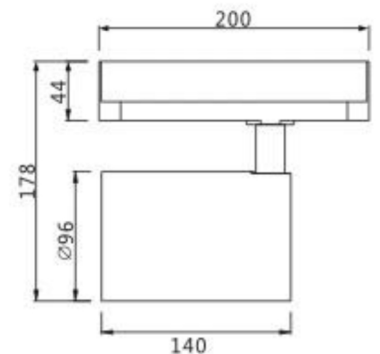

#### LED modules

**Standard:** CRI>80 and >90 in CCT 2700K, 3000K, 4000K

**Premium White (PW):** for fresh white and depth of colour in retail environments

Net Weight	Dimensions carton L x B x H	Qty per carton
815 grams	00 x 00 x 00 cm	1