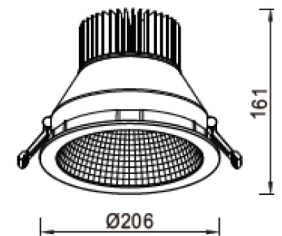

Colours	○●●
Housing	Aluminium, die cast
Fixture type	Recessed
Module	Philips Fortimo SLM LED module
Driver	Philips Xitanium LED driver installed in separate driver box (included)
Light output module	1100lm, 2000lm, 3000lm, 4500lm, 6000lm*
CCT	2200K, 2700K, 3000K, 4000K*
CRI	>80Ra, >90Ra
Beam angles	60°
LED modules	Standard, Premium, Dim-to-Warm, Food
Dimming options	TRIAC, DALI, Casambi
Filter options	Not available
Expected lifetime	50.000h (L80/B20)
Cut out Size	Ø193 x H161mm
Photobiological safety	RG1 unlimited
Power factor	> 0.9
LOR	> 90%
Colour consistency	3 SDCM
Warranty	5 years warranty on LED module and driver