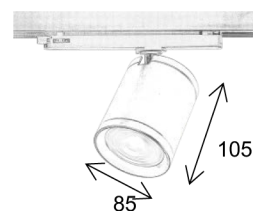

IP20

Indoor
use50.000h
lifetime

REGOLA TRACKLIGHT

Colours	○ ●
Housing	Aluminium, die cast, plastic driverbox
Module	Osram PrevaLED Core
Driver	Driver incorporated in track adapter
Light output module	3000lm*
CCT	2700K, 3000K, 4000K*
CRI	>80Ra, >90Ra
Beam angles	40°
Adapter	Powergear® 3-phase Ultimate adapter included
Rotatable	350°
Tilttable	90°
LED modules	Standard
Dimming options	CASAMBI, DALI
Filter options	Not available
Weight	1100 grams
Expected lifetime	50.000h (L80/B20)
Photobiological safety	RG1 unlimited
Power factor	> 0.9
Colour consistency	3 SDCM
Warranty	5 years warranty on LED module and driver