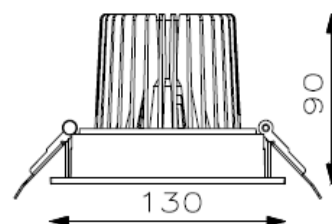

Colours	○ ● ●
Housing	Aluminium, die cast
Fixture type	Recessed
Module	Philips Fortimo SLM LED module
Driver	Philips Xitanium LED driver installed in separate driver box (included)
Light output module	1100lm, 2000lm, 3000lm*
CCT	2200K, 2700K, 3000K, 4000K*
CRI	>80Ra, >90Ra
Beam angles	15°, 24°, 40°, 60°
Rotatable	355°
Tilttable	30°
LED modules	Standard, Premium, Dim-to-Warm
Dimming options	TRIAC, DALI, Casambi
Filter options	Glass (standard)
Expected lifetime	50.000h (L80/B20)
Cut out Size	Ø115 x H100mm
Photobiological safety	RG1 unlimited
Power factor	> 0.9
LOR	> 90%
Colour consistency	3 SDCM
Warranty	5 years warranty on LED module and driver

Net Weight	Dimensions carton L x B x H	Qty per carton
621 grams	15 x 15 x 14 cm	24