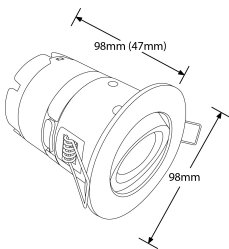

Line Drawing