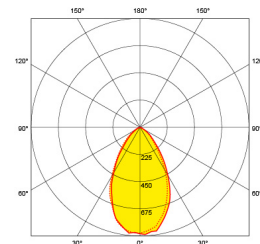

**Product Description:**

IP65, Adjustable, integrated, fire rated 7W LED downlight with unique convertible design to fit ceiling voids as shallow as 47mm. Incorporated miniaturised NanoDrive™ power supply. Available in 2700K, 3000K and 4000K, mPro™ delivers up to 94lm/W making it the most efficient fire rated downlight on the market. Available in White, Matt White, Polished Chrome and Satin Nickel. Fitted with 60° lens. Insulation cover and FastRFix™ rapid install system connector included. Rated to 30, 60 and 90 minute fire ceilings. Class 2 rated with floating earth terminal. Complies with BS EN 1365-2: 2014 (fire resistance), BS EN ISO 10140-2: 2010 & BS EN ISO 10140-3: 2010 + A1: 2015 (acoustics).

**Product Specs:**

Technology	LED	Input Voltage	220~240V AC
LED Chip	3030	Number of LEDs	9
Positional Adjustment	Adjustable	Positional Adjustment (°)	20
Input Frequency	50/60HZ	Lifetime L70 (hrs)	40000
Power Factor	0.85	Dimmable	Yes
Luminaire Distribution	Direct	Positional Adjustment	Adjustable
IP Rating	IP65	Fire Protection	Yes
Acoustic Rated	Yes	SDCM	6
Dali	No	Operating Env. Temp. (Min) °C	-20°C
Operating Env. Temp. (Max) °C	25°C	Optic Material	PMMA
Overall Diameter (mm)	102	Cutout Diameter (mm)	85
Recess Depth (mm)	98	Weight (Kg)	0.524

**Line Drawing**

**Polar Curve**

**SKU Table and Ordering:**

SKU Code	Wattage	Colour	Lumens	Lumens/Watt	Beam Angle	Finish Colour
AU-MPRO2MW/27	7	2700	600	85.71	60	Matt White
AU-MPRO2MW/30	7	3000	630	90	60	Matt White
AU-MPRO2MW/40	7	4000	660	94.29	60	Matt White
AU-MPRO2PC/27	7	2700	600	85.71	60	Polished Chrome
AU-MPRO2PC/30	7	3000	630	90	60	Polished Chrome
AU-MPRO2PC/40	7	4000	660	94.29	60	Polished Chrome
AU-MPRO2SN/27	7	2700	600	85.71	60	Satin Nickel
AU-MPRO2SN/30	7	3000	630	90	60	Satin Nickel
AU-MPRO2SN/40	7	4000	660	94.29	60	Satin Nickel
AU-MPRO2W/27	7	2700	600	85.71	60	White
AU-MPRO2W/30	7	3000	630	90	60	White
AU-MPRO2W/40	7	4000	660	94.29	60	White