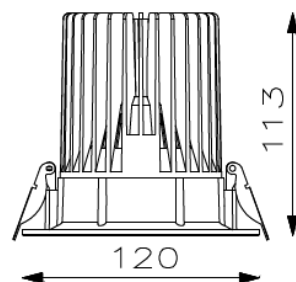

Colours	○ ● ●
Housing	Aluminium, die cast
Fixture type	Recessed
Module	Philips Fortimo SLM LED module
Driver	Philips Xitanium LED driver installed in separate driver box (included)
Light output module	1100lm, 2000lm, 3000lm*
CCT	2200K, 2700K, 3000K, 4000K*
CRI	>80Ra, >90Ra
Beam angles	15°, 24°, 40°, 60°
Rotatable	0°
Tilttable	0°
LED modules	Standard, Premium, Dim-to-Warm
Dimming options	TRIAC, DALI, Casambi
Filter options	Glass (standard)
Expected lifetime	50.000h (L80/B20)
Cut out Size	Ø115 x H94mm
Photobiological safety	RG1 unlimited
Power factor	> 0.9
LOR	> 90%
Colour consistency	3 SDCM
Warranty	5 years warranty on LED module and driver

Net Weight	Dimensions carton L x B x H	Qty per carton
621 grams	15 x 15 x 14 cm	24