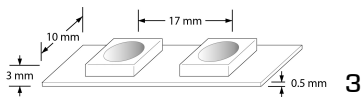

Product Image:

LEDLine™ PRO RGB Flexible Strip

Product Features:

- High density colour changing flexible LED strip with 3M™ self adhesive backing
- Beam angle of 120° and 17mm between LEDs, 60 LEDs per metre
- Cut points every 100mm for maximum flexibility
- Maximum run of 5m
- For runs over 5m individual lengths should be connected in parallel
- Requires 24V LED driver (sold separately)
- Reel length of 30m
- 3 year warranty

Line Drawing Image

Product Specs:

Technology	LED	Number of LEDs	60
Lifetime L70 (hrs)	35000	Input Voltage	24~24V DC
Dimmable	Yes	IP Rating	IP20
Fire Protection	No	Operating Env. Temp. (Min) °C	-20
Operating Env. Temp. (Max) °C	40	Lamp Base	None
Height (mm)	3	Width (mm)	10
SDCM	6		