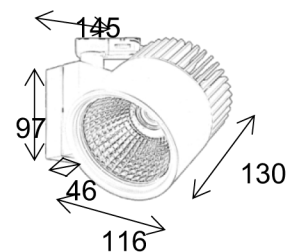

|                        |                                           |
|------------------------|-------------------------------------------|
| Colours                | ○ ● ●                                     |
| Housing                | Aluminium, die cast                       |
| Fixture type           | Track light                               |
| Module                 | Philips Fortimo SLM LED module            |
| Driver                 | Philips Xitanium LED driver               |
| Light output module    | 2000lm, 3000lm, 4500lm, 6000lm*           |
| CCT                    | 2200K, 2700K, 3000K, 4000K*               |
| CRI                    | >80Ra, >90Ra                              |
| Beam angles            | 15°, 24°, 40°, 60°                        |
| Adapter                | Powergear® 3-phase adapter included       |
| Rotatable              | 350°                                      |
| Tiltable               | 90°                                       |
| LED modules            | Standard, Premium, Dim-to-Warm, Food      |
| Dimming options        | TRIAC, 1-10V, DALI                        |
| Filter options         | Glass, Honeycomb louvre                   |
| Weight                 | 1100 grams                                |
| Expected lifetime      | 50.000h (L80/B20)                         |
| Photobiological safety | RG1 unlimited                             |
| Power factor           | > 0.9                                     |
| LOR                    | > 90%                                     |
| Colour consistency     | 3 SDCM                                    |
| Warranty               | 5 years warranty on LED module and driver |