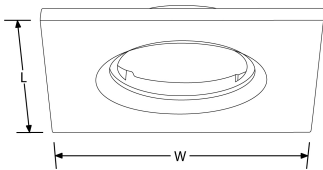

**Product Description:**

mPro™ and m10™ Square IP65 Aluminium Bezel

**Product Image:**

**Product Features:**

- Twist & lock square bezel for mPro™ and m10™ Fire Rated Downlights

mPro™ and m10™ IP65 Square Bezel

**Product Specs:**

Lamp Base	None	Positional Adjustment	Fixed
Dimmable	No	Positional Adjustment	Fixed
Optic Material	Glass	Length (mm)	88
Width (mm)	88	Weight (Kg)	0.062

**Line Drawing**

**SKU Table and Ordering:**