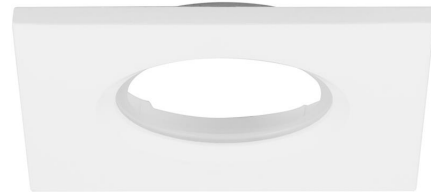

**Product Description:**

mPro™ and m10™ Square IP65 Aluminium Bezel

**Product Image:**

**Product Features:**

- Twist & lock square bezel for mPro™ and m10™ Fire Rated Downlights

mPro™ and m10™ IP65 Square Bezel

**Product Specs:**

Lamp Base	None	Positional Adjustment	Fixed
Dimmable	No	Positional Adjustment	Fixed
Optic Material	Glass	Length (mm)	88
Width (mm)	88	Weight (Kg)	0.062

**Line Drawing**

**SKU Table and Ordering:**

SKU Code	Finish Colour
AU-BZ601MW	Matt White
AU-BZ601PC	Polished Chrome
AU-BZ601SN	Satin Nickel
AU-BZ601W	White

**Warranty:**

This product has a warranty period of 1 Year. Warranties may be available on certain products as indicated in the product description. Warranties are valid from the date of purchase. The warranty is invalid in the case of improper use, installation, tampering, removal of the Q.C. date label or installation in an improper working environment or installation. Should this product fail during the warranty period it will be replaced free of charge, subject to the correct installation of the original product and subsequent return of the faulty unit. Aurora does not accept responsibility for any installation costs associated with the replacement of this product and Aurora reserves the right to alter specifications without prior notice.